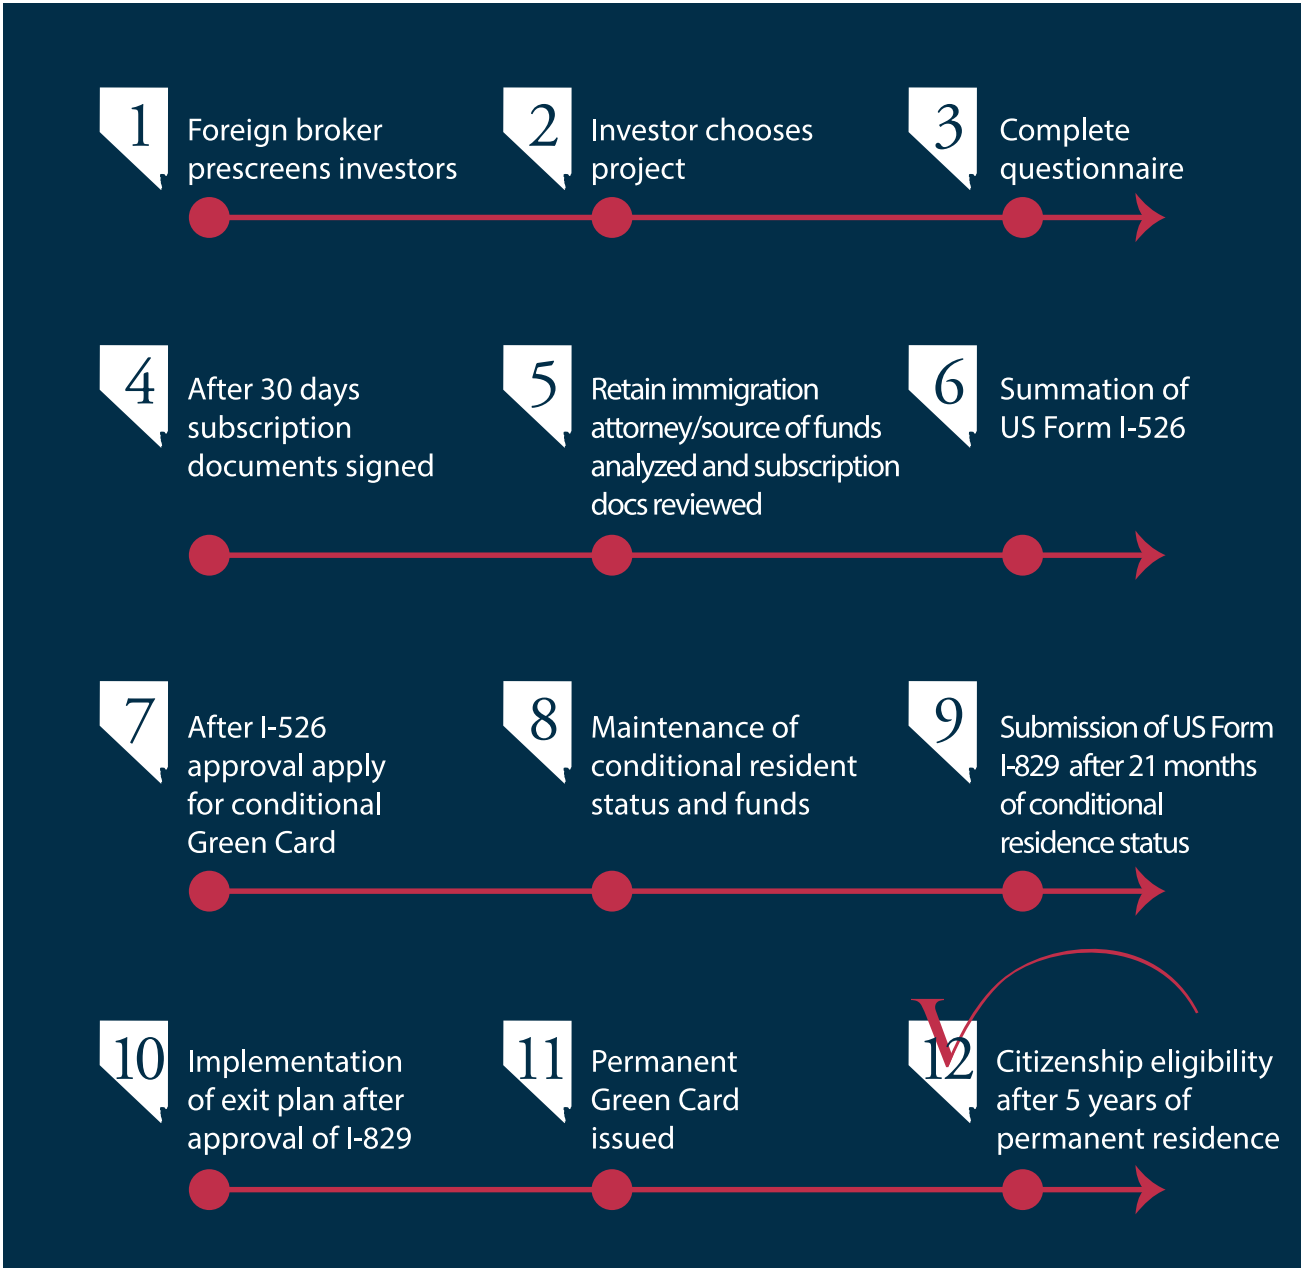

NEVADA STATE EB-5 *regional center*

855.498.6360

NVEB5.org